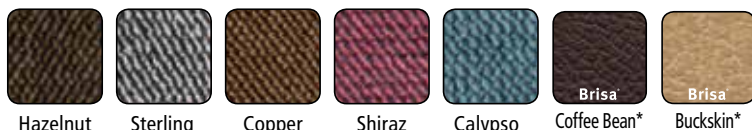

Cloud PR510, PR512 and Relaxer PR756 Fabrics

Please view fabric colors in person for accuracy.

*Upcharge applies